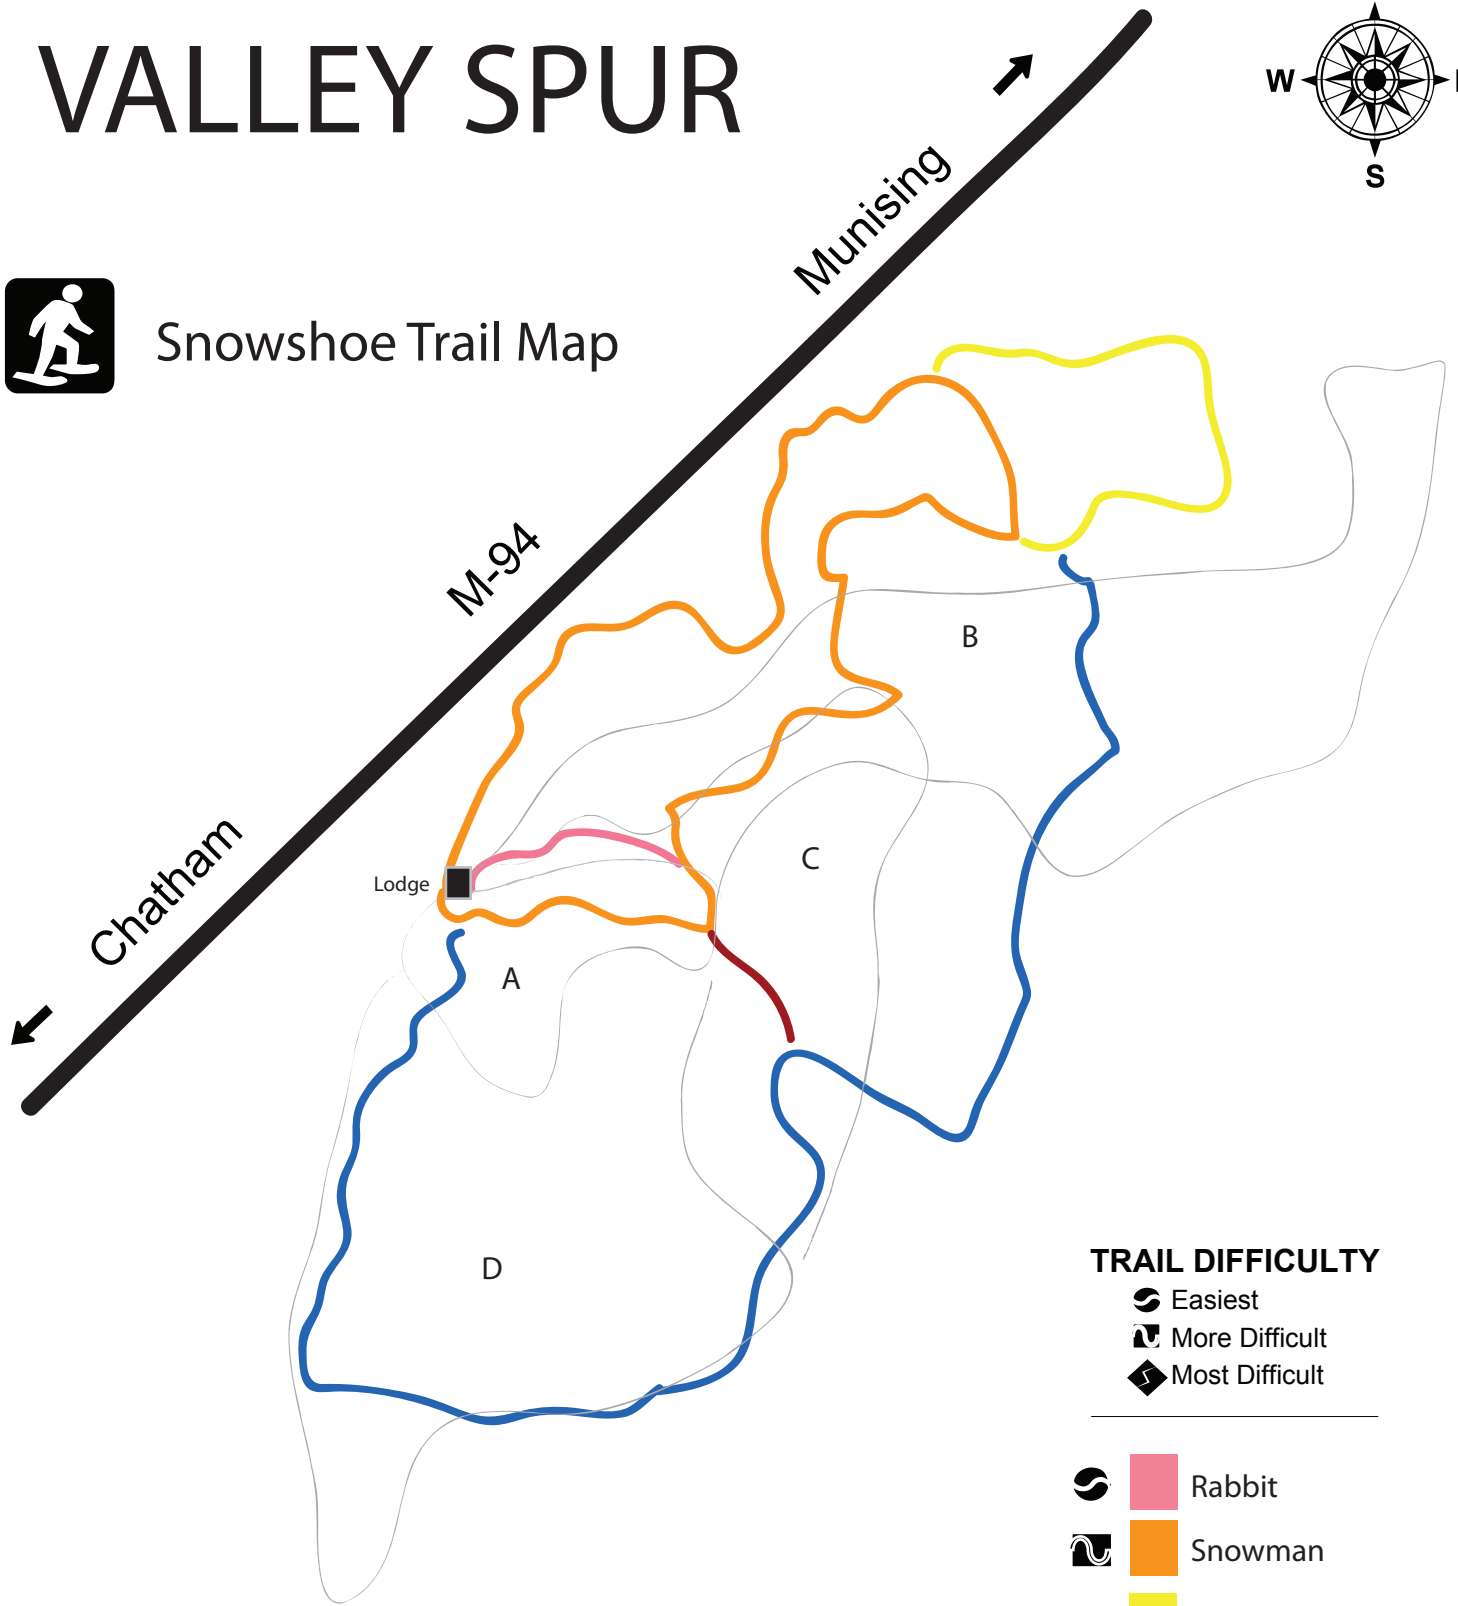

# VALLEY SPUR

## Snowshoe Trail Map

### TRAIL DIFFICULTY

- Easiest
- More Difficult
- Most Difficult

- Rabbit
- Snowman
- Bear
- Wolf
- Shortcut to lodge
- Ski Trails A B C D

### APPROXIMATE DISTANCES

- Rabbit Loop: 0.5 miles
- Snowman Loop: 1.8 miles
- Entire outer loop (Snowman to Bear to Wolf): 3 miles
- Snowman to Wolf to shortcut to lodge: 2.2 miles
- Wolf backwards to shortcut to lodge: 1.4 miles