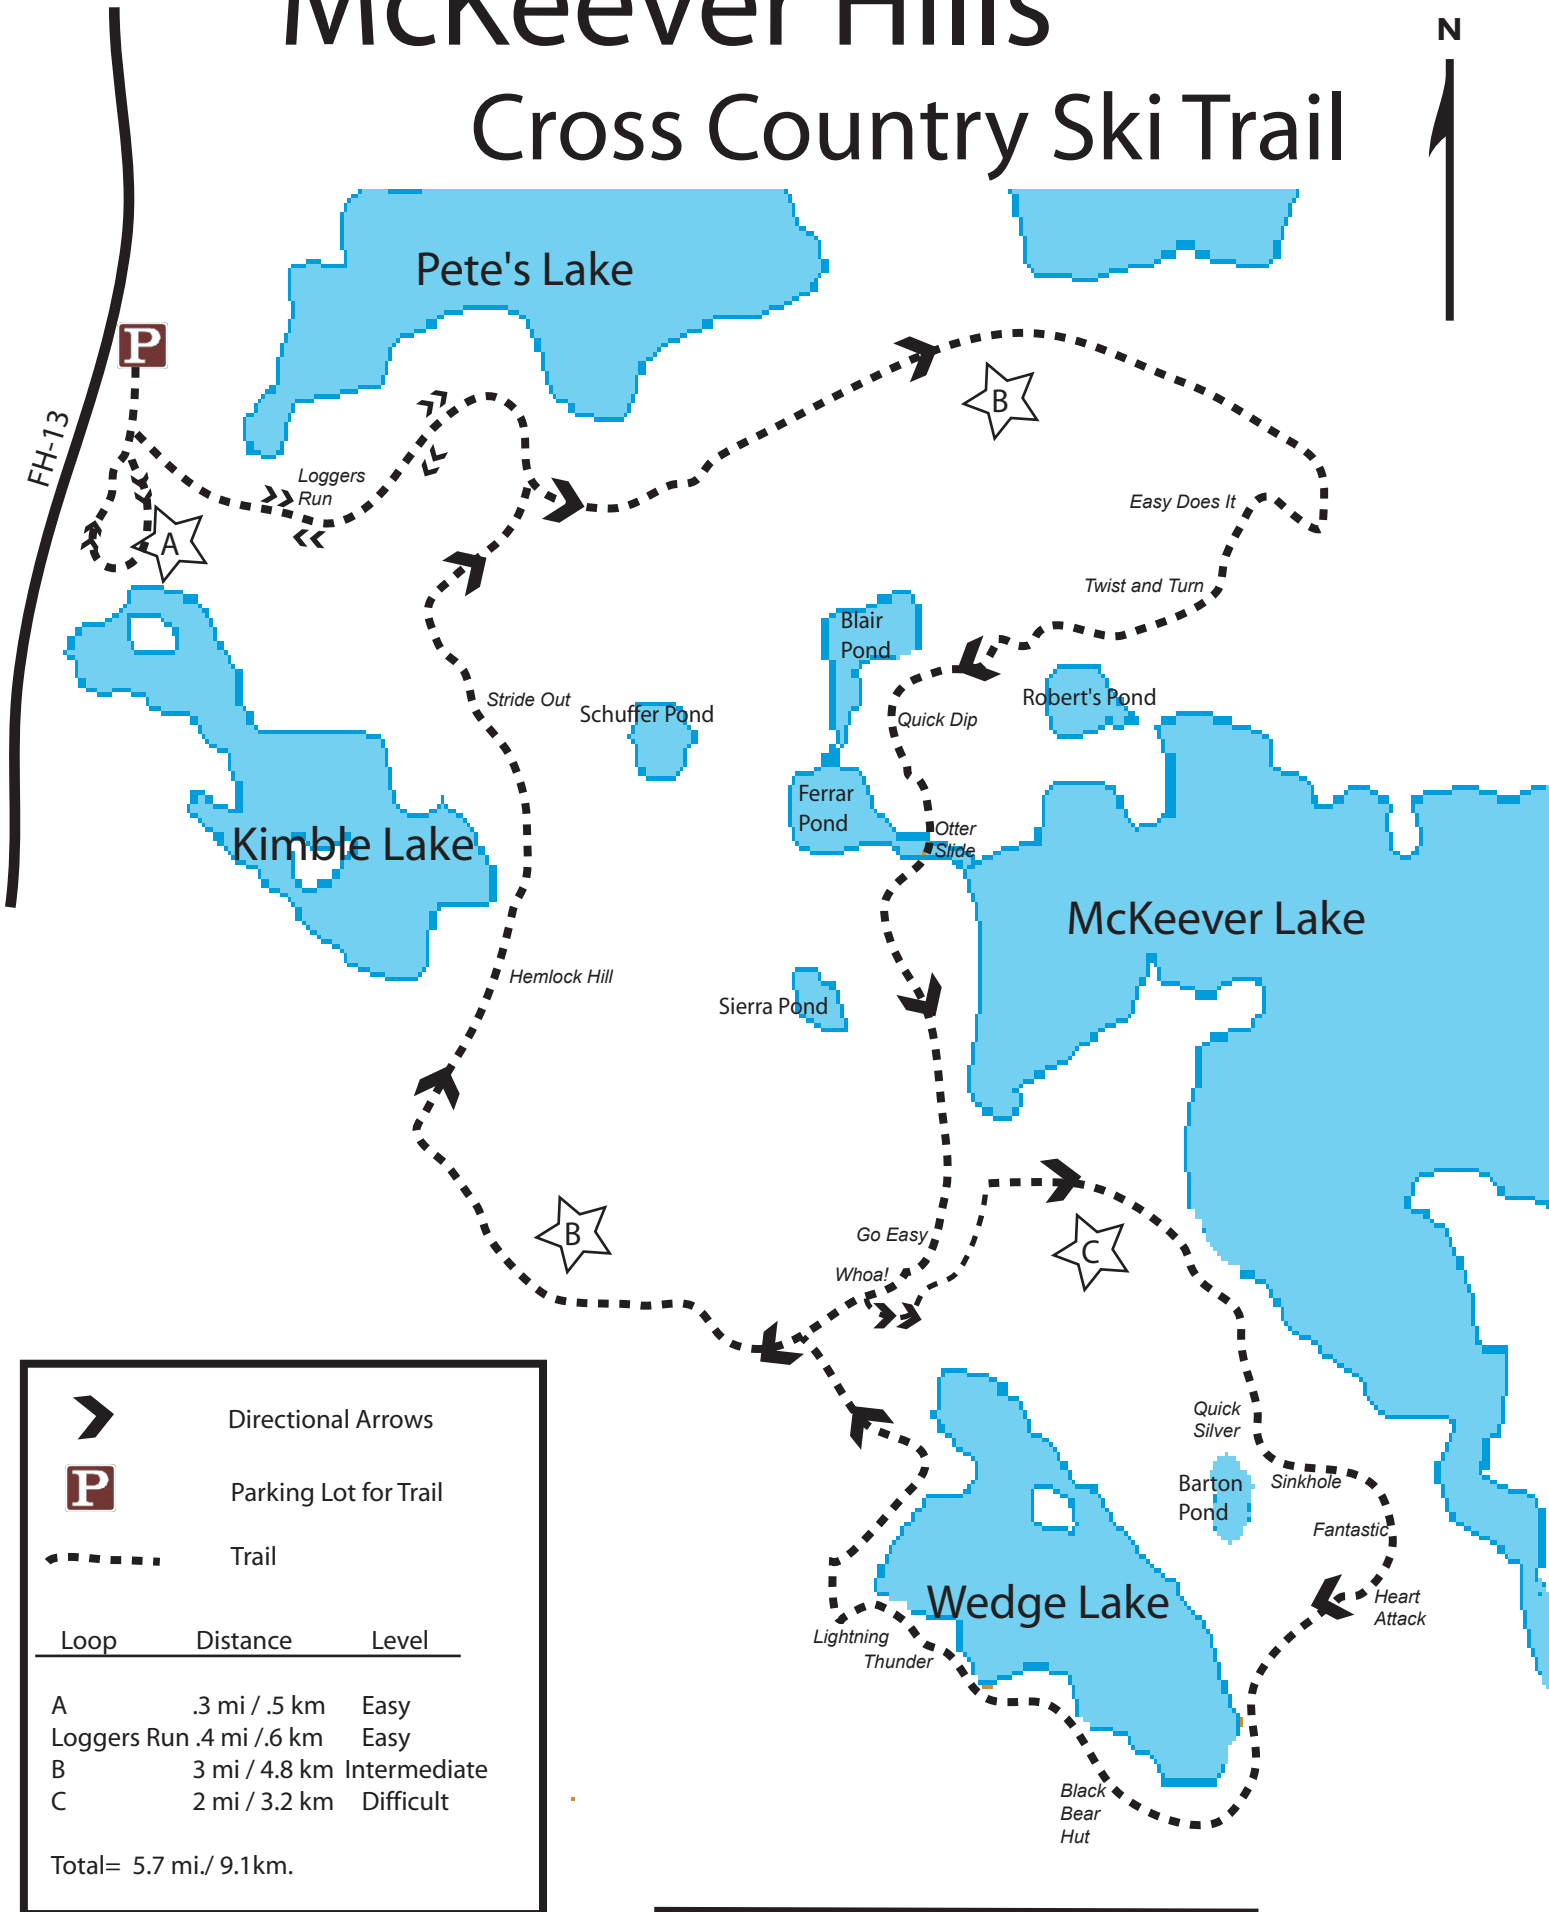

# McKeeever Hills

## Cross Country Ski Trail

	Directional Arrows	
	Parking Lot for Trail	
	Trail	
<hr/>		
Loop	Distance	Level
A	.3 mi / .5 km	Easy
Loggers Run	.4 mi / .6 km	Easy
B	3 mi / 4.8 km	Intermediate
C	2 mi / 3.2 km	Difficult
Total= 5.7 mi./9.1km.		

0 Miles 1/2